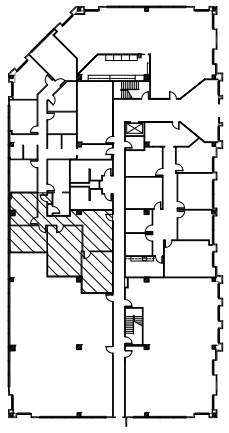

KEY PLAN

3941 IRVING BLVD.  
DALLAS, TEXAS 75207  
TEL: 214-638-8000 FAX: 214-638-0301

Area Calculation  
1,414 USF  
1,570 RSF

CONCOURSE  
OFFICE PARK  
6390 LBJ FRWY.  
SUITE 106  
DALLAS, TX